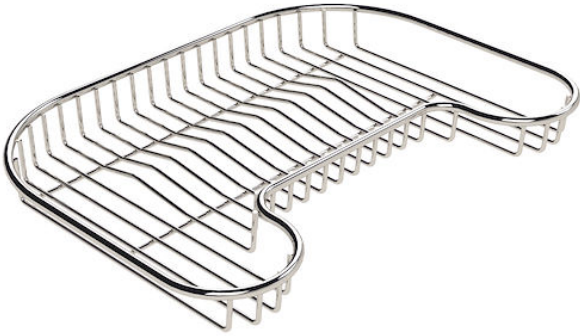

## Stainless steel plate rack

Accessories e Complements

Code: 8100 111

### DETAILS

Sink accessories

Plate rack

Dimensions

25x45 cm